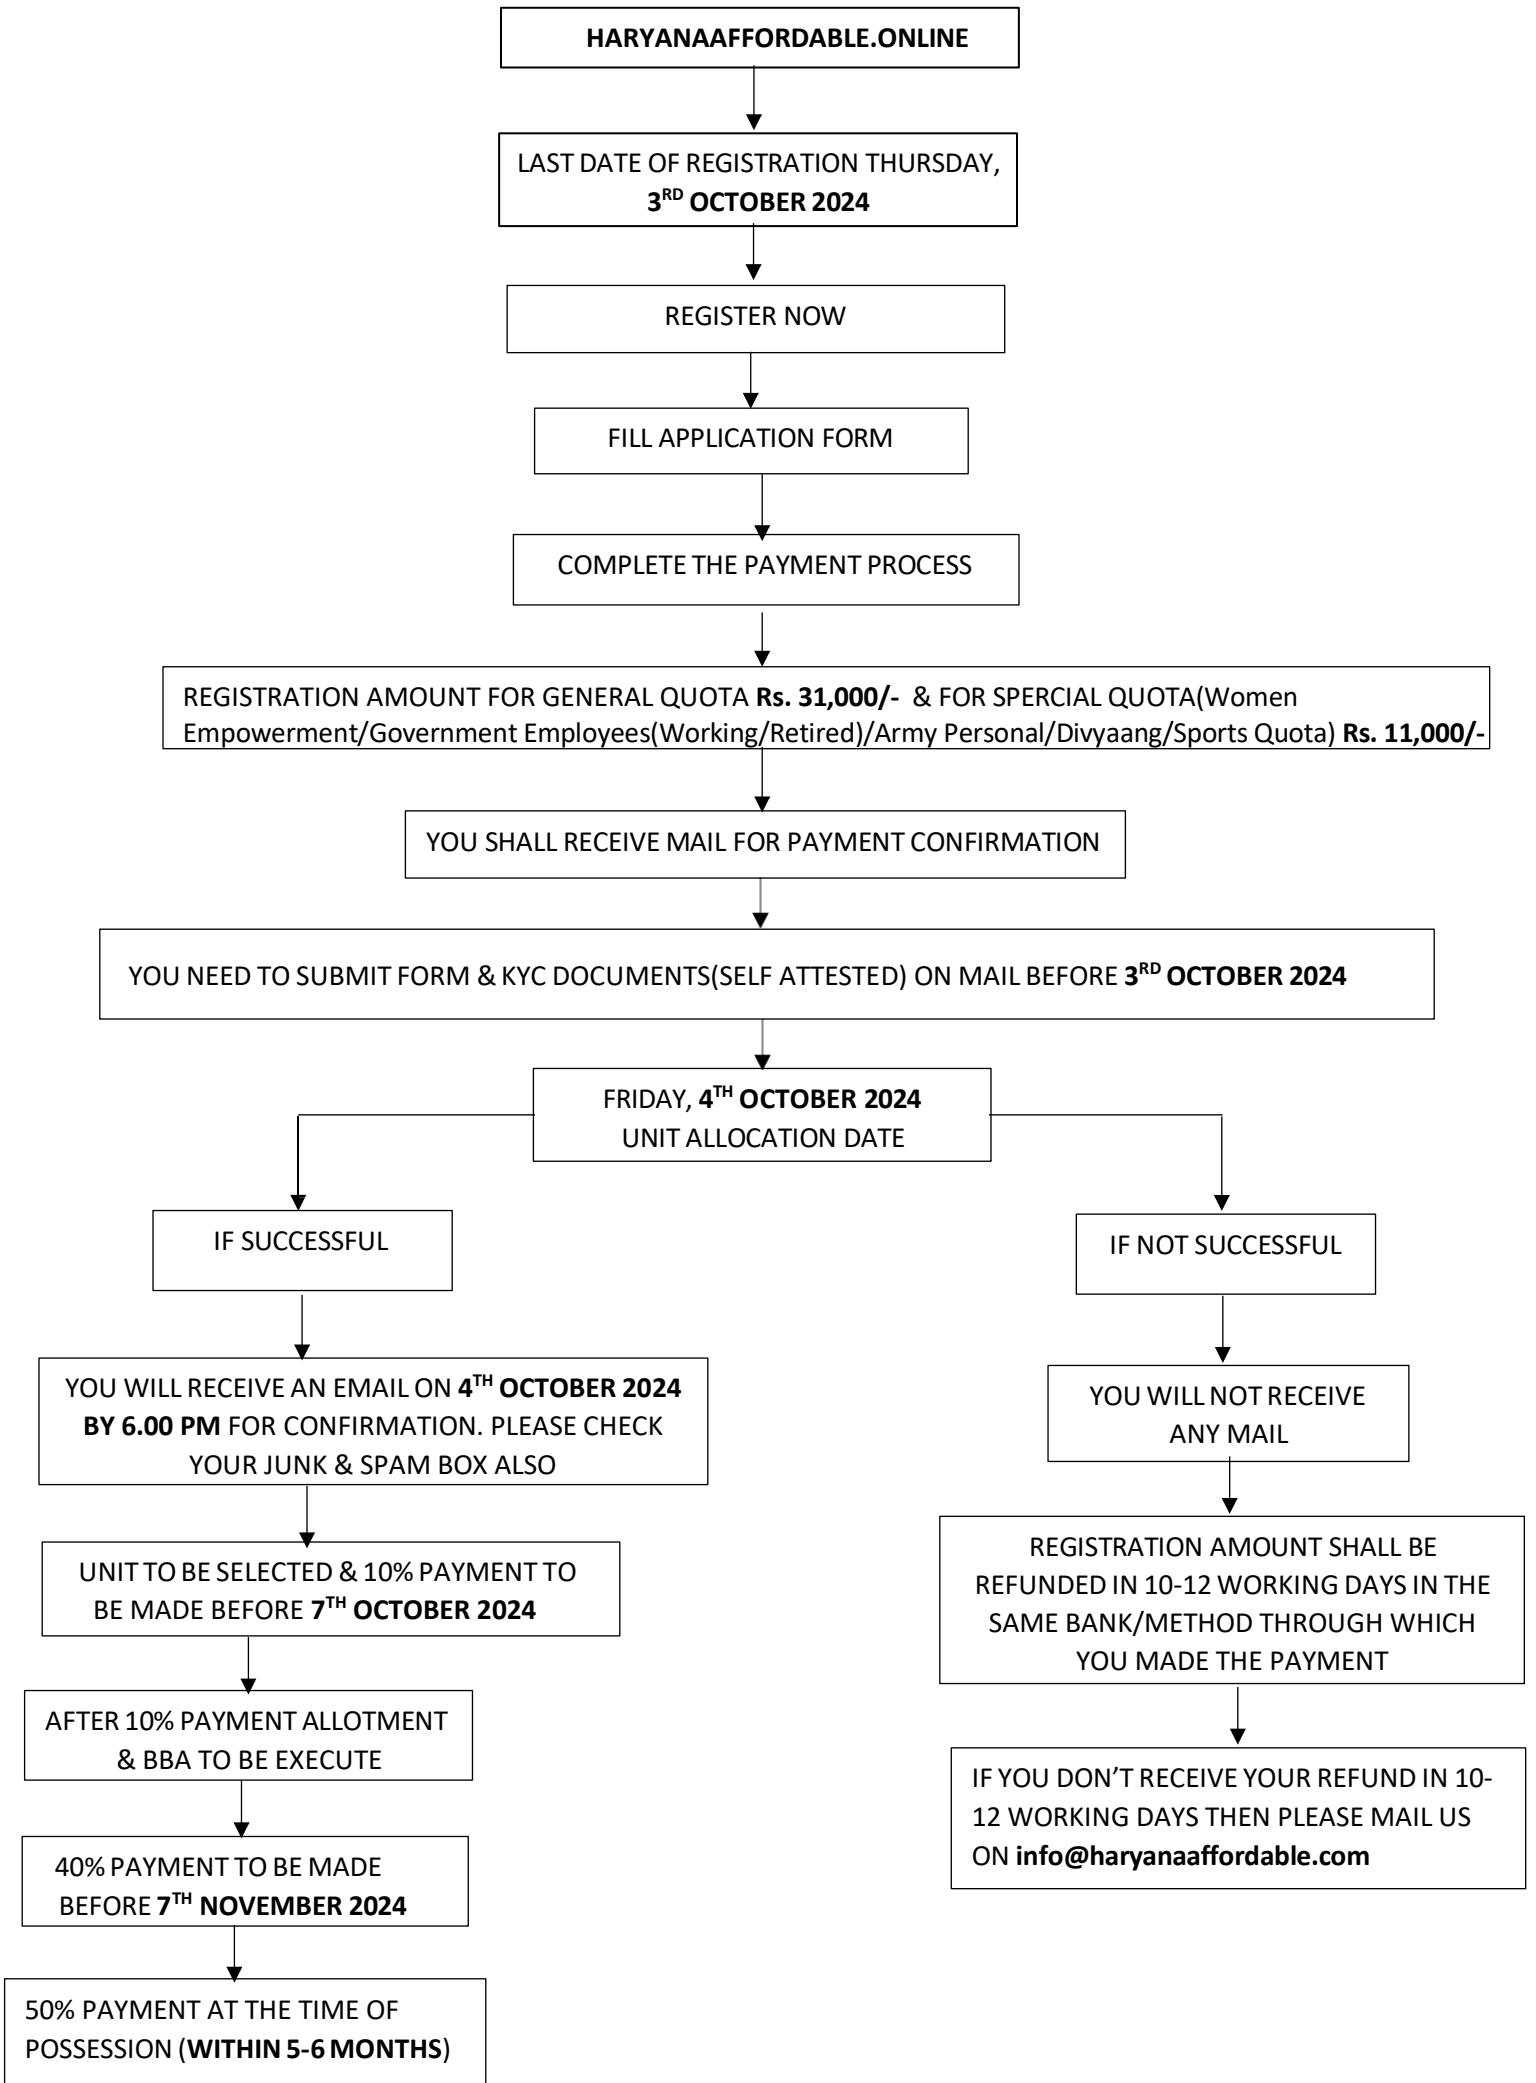

FLOW CHART

REGARDS : WWW.HARYANA AFFORDABLE.ONLINE
HELPLINE NO. +91 7982701310